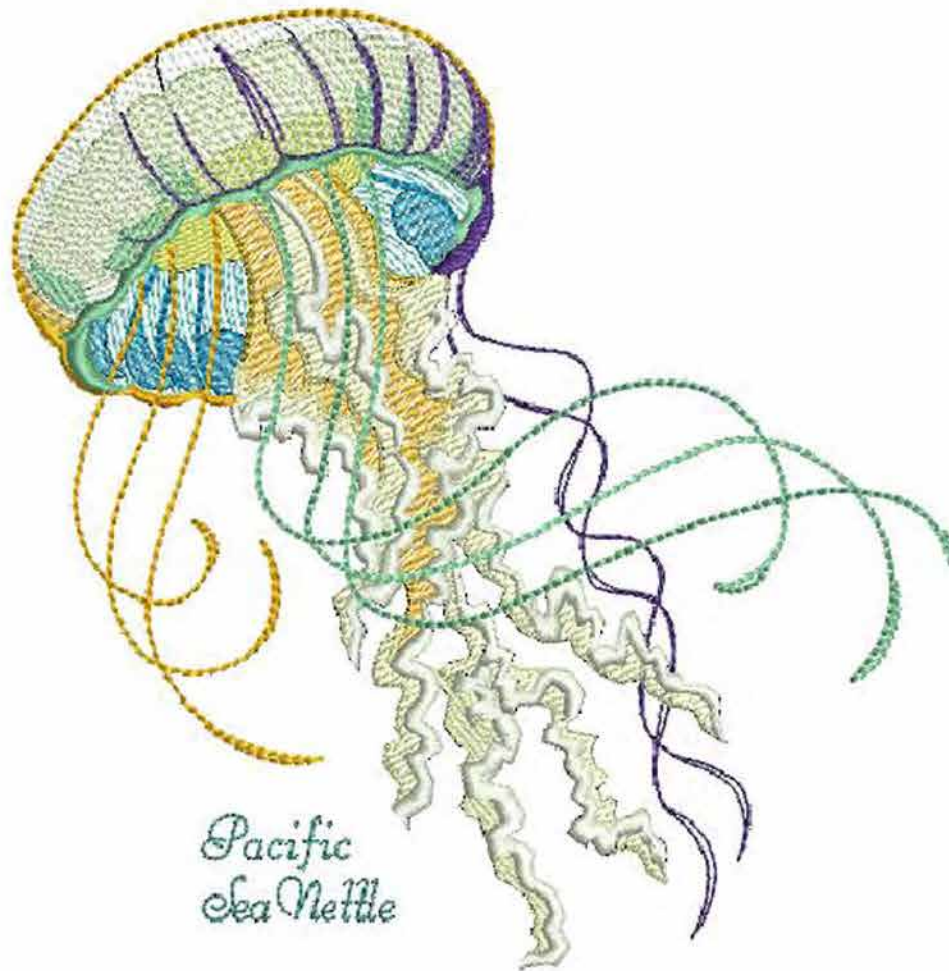

Stitches of the Sea

*Pacific
Sea Nettle*

Stitch Count:

Pacific Sea Nettle 5: 4.85" x 4.95" **16,000**

Pacific Sea Nettle 6: 5.85" x 5.75" **19,500**

Pacific Sea Nettle 7: 6.85" x 6.87" **24,000**

Pacific Sea Nettle 8: 7.85" x 7.71" **28,500**

Pacific Sea Nettle 9: 8.85" x 8.69" **33,750**

1.  2124 *Passionate Purple*
2.  2138 *Lakota Blue*
3.  2061 *Sun*
4.  2097 *Bright Moss*
5.  2146 *Horizon*
6.  2068 *Ingot*
7.  2050 *Beach Party*
8.  2001 *Ghost White*
9.  2054 *Yolk*
10.  2097 *Bright Moss*
11.  2124 *Passionate Purple*
12.  2140 *Comanche--*
"Pacific Sea Nettle"
(optional color change)

All thread colors are Superior Magnifico.
www.superiorthreads.com

Superior
T H R E A D S

*All designs are copyrighted 2020 by San Francisco Stitch Co.
Designs may not be altered, transferred, and/or resold or shared with
third parties. Selling stitched items in limited quantities is permitted.*